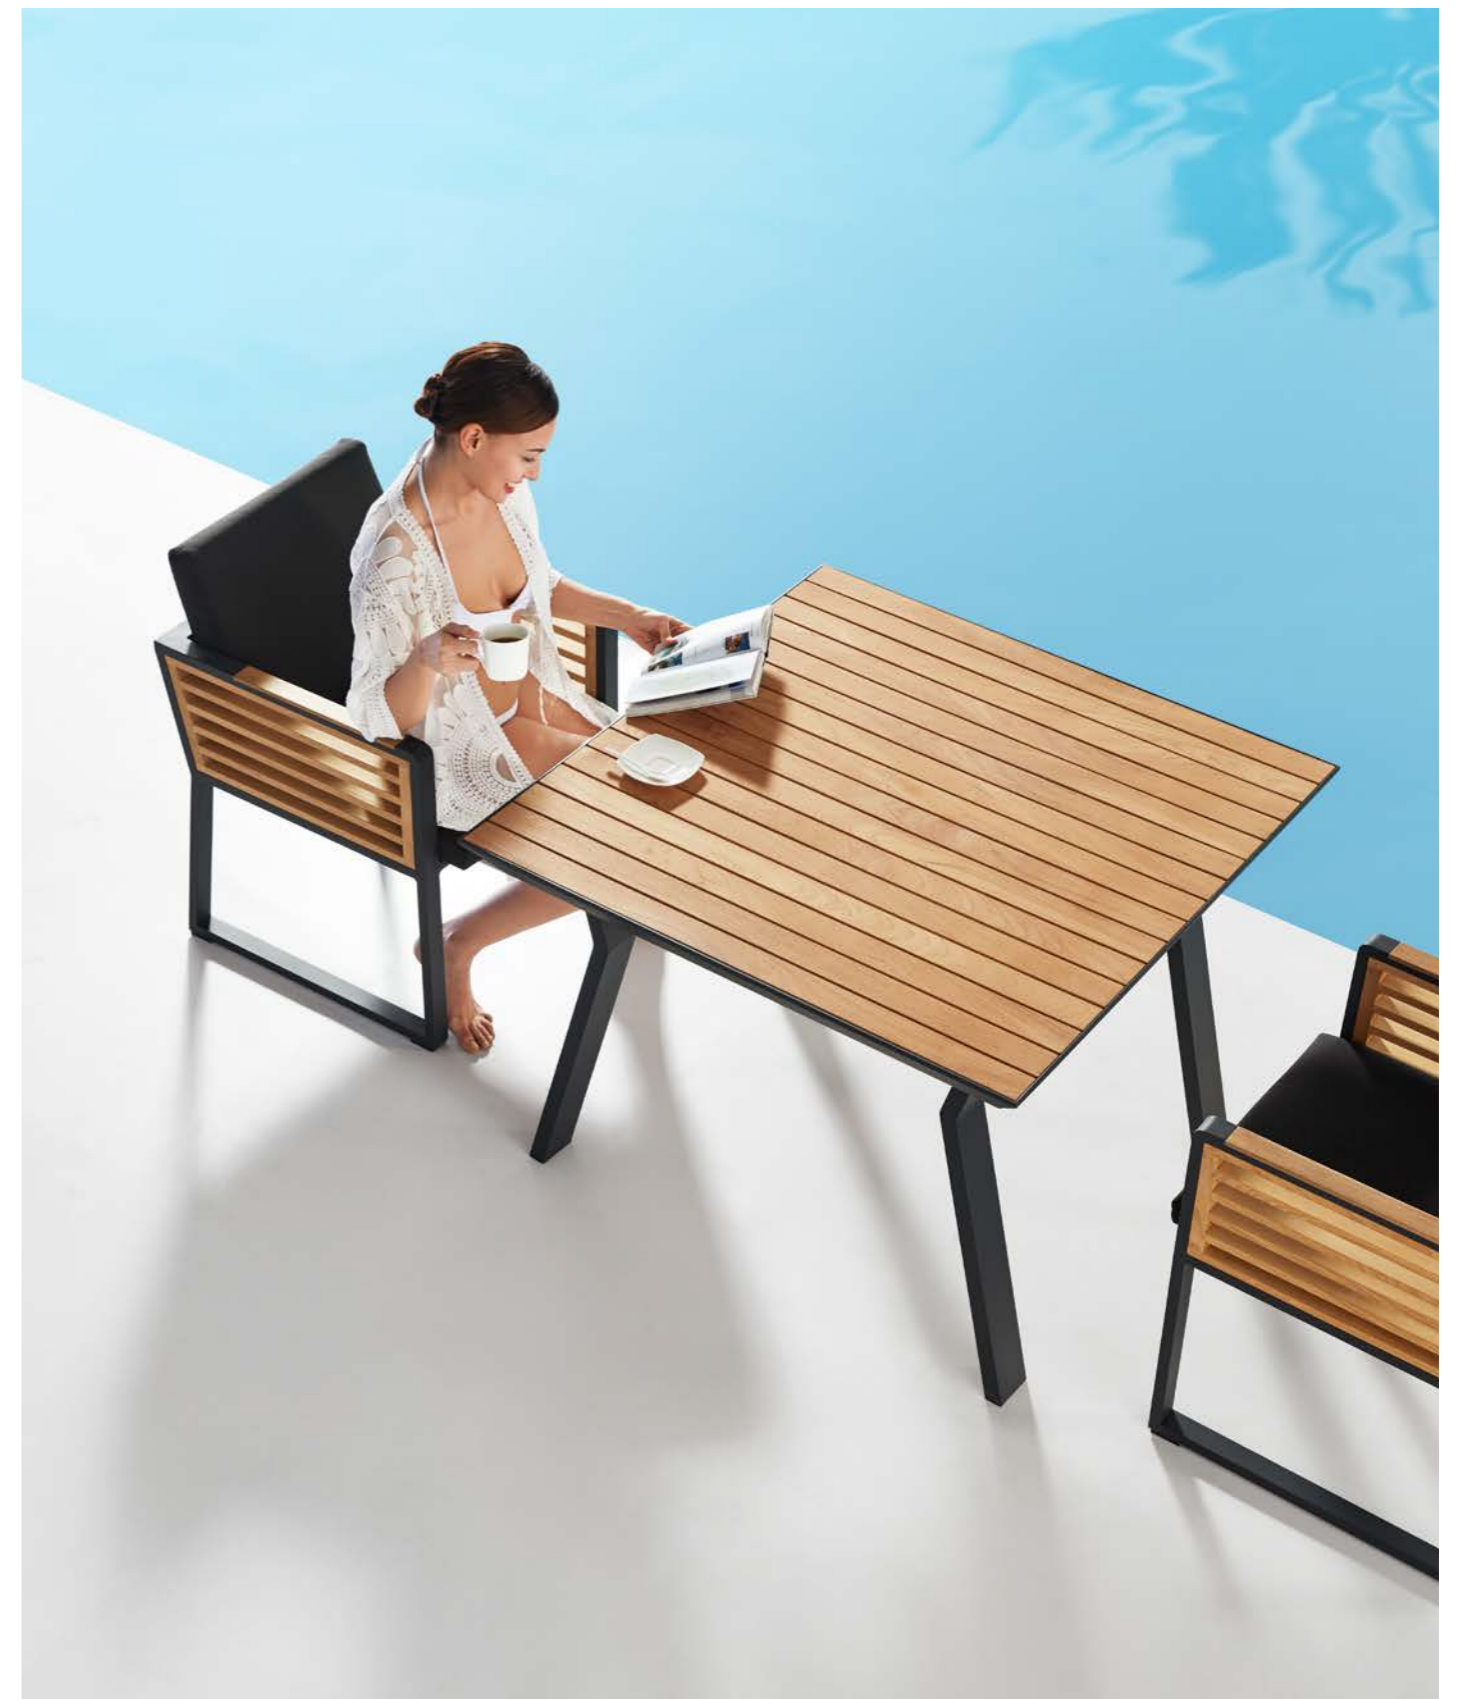

HIGOLD®

YORK & NEW YORK COLLECTION 2019

HIGOLD®

Live the excellent life

HIGOLD FURNITURE MANUFACTURING CO., LTD.

21 Xinglong Road, Xingtian Town,
Shunde Area, Foshan City, Guangdong
Province, China. 528325

T: +86 757 27380273 / +86 757 27386391

F: +86 757 27380276

E: info@higold.com.cn

W: www.higoldfurniture.com.cn www.higold.com.cn

HIGOLD EUROPE HEAD OFFICE

Schokkerweg 5

8042 PC Zwolle

The Netherlands

T: +31 38 421 39 85 / +31 54 851 47 05

E: info@higoldeurope.eu

W: www.higoldeurope.eu

YORK & NEW YORK